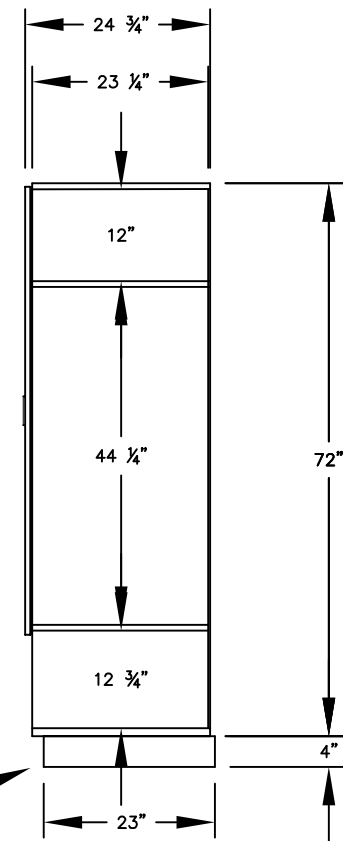

MODEL #30074
24" WIDE DESIGNER WOOD
GEAR LOCKER

OVERALL DIMENSIONS:
 24" W x 72" H x 24-3/4" D

SIDE VIEW

(BASES ARE MADE OF INDUSTRIAL GRADE PARTICLEBOARD AND ARE COVERED IN A DURABLE BLACK LAMINATE. PLEASE SET BASE TO ALLOW 5/8" BETWEEN THE BACK OF THE LOCKER AND THE WALL FOR AIR VENTILATION.)

MODEL #30074

24" WIDE DESIGNER WOD
 GEAR LOCKER
 SIX FEET HIGH (ADD 4" FOR BASE)

AVAILABLE FINISHES: GRAY, BLUE, BLACK,
 MAPLE, CHERRY OR MAHOGANY

DRAWN: 3/2020

Established in 1936, Salsbury Industries is the industry leader in manufacturing and distributing quality lockers.