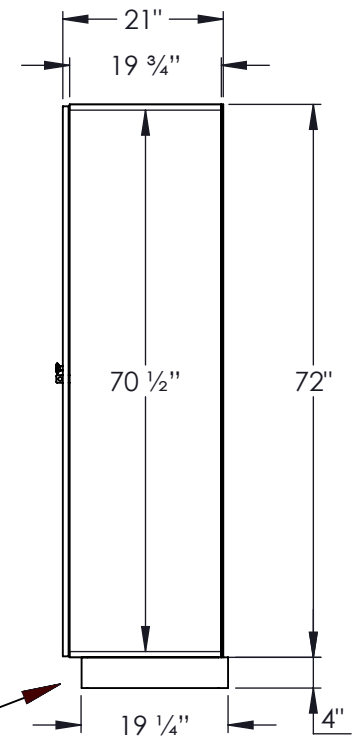

MODEL #41161  
 12" WIDE SINGLE TIER  
 PREMIER WOOD LOCKER – 1 WIDE  
 WITH STANDARD HASPS

(1) LOCKER COMPARTMENTS  
 EACH COMPARTMENT:  
 10-3/4" W x 70-1/2" H x 19-3/4" D

SIDE VIEW

(NOTE: PREMIER LOCKER SHOWN  
 WITHOUT SIDE PANEL OR SLOPING  
 HOOD. PLEASE ORDER SEPERATELY.)

(BASES ARE MADE OF INDUSTRIAL GRADE  
 PARTICLEBOARD AND ARE COVERED IN A  
 DURABLE BLACK LAMINATE. PLEASE SET BASE  
 TO ALLOW 5/8" BETWEEN THE BACK OF THE  
 LOCKER AND THE WALL FOR AIR VENTILATION.)

**MODEL #41161**

12" WIDE SINGLE TIER  
 PREMIER WOOD LOCKER  
 WITH STANDARD HASPS  
 SIX FEET HIGH (ADD 4" FOR BASE)

AVAILABLE FINISHES: ARCTIC WHITE, WINTER FOG,  
 CARBON MESH, SILVER TEAK, RED OAK, SKYLINE WALNUT