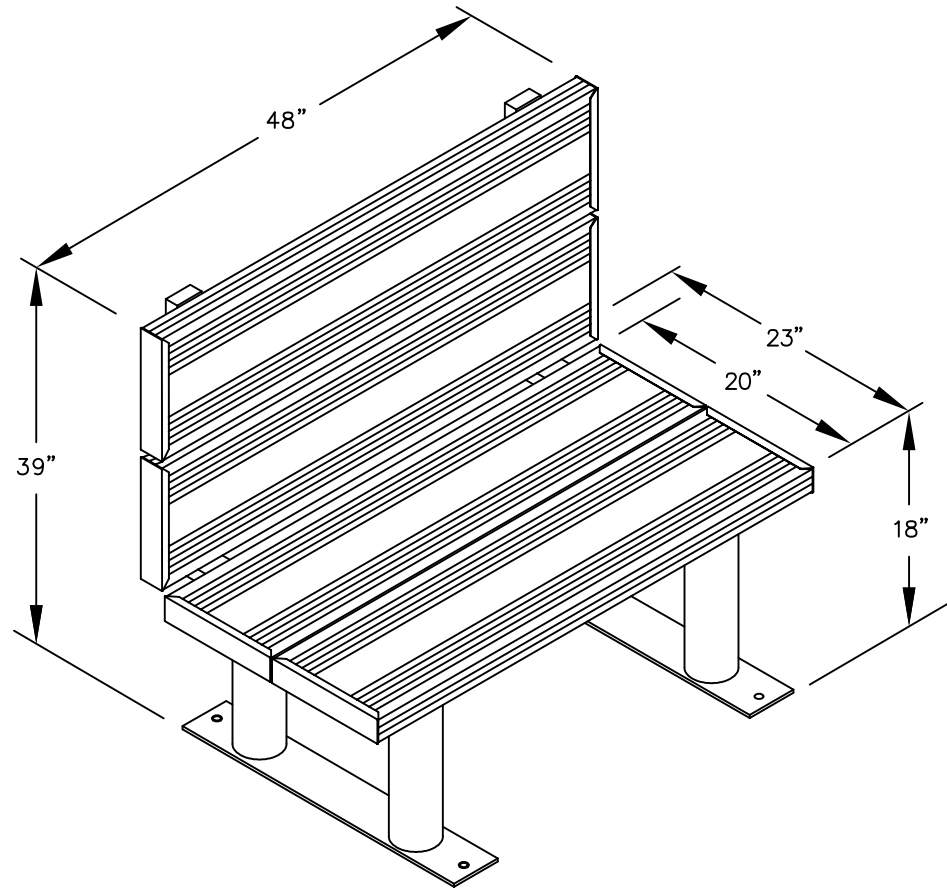

PEDESTAL
BOLT PATTERN

MODEL #77772-ADAB
48" WIDE ALUMINUM
ADA LOCKER BENCH
WITH BACK SUPPORT

48" W x 39" H x 23" D

MODEL #77772-ADAB

48" WIDE ALUMINUM ADA
LOCKER BENCH
WITH BACK SUPPORT

DRAWN: 3/2021

***Established in 1936, Salsbury Industries is the industry
leader in manufacturing and distributing quality lockers.***