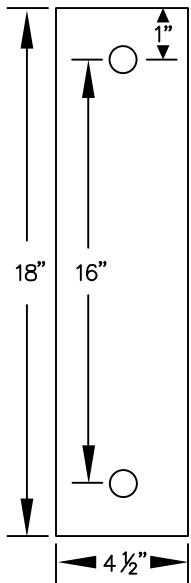

PEDESTAL
BOLT PATTERN

MODEL #77772-ADAB
48" WIDE ALUMINUM
ADA LOCKER BENCH
WITH BACK SUPPORT

48" W x 39" H x 23" D

MODEL #77772-ADAB

48" WIDE ALUMINUM ADA
LOCKER BENCH
WITH BACK SUPPORT

DRAWN: 3/2021

***Established in 1936, Salsbury Industries is the industry
leader in manufacturing and distributing quality lockers.***