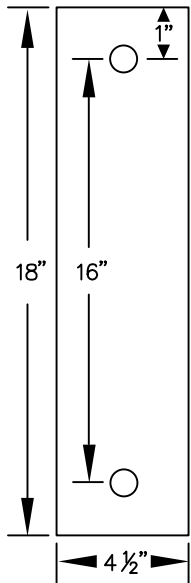

PEDESTAL
BOLT PATTERN

MODEL #77781-ADA
42" WIDE WOOD ADA LOCKER BENCH

42" W x 18" H x 20" D

MODEL #77781-ADA

42" WIDE WOOD ADA
LOCKER BENCH

AVAILABLE FINISHES:
LIGHT OR DARK

DRAWN: 3/2020

Established in 1936, Salsbury Industries is the industry leader in manufacturing and distributing quality lockers.