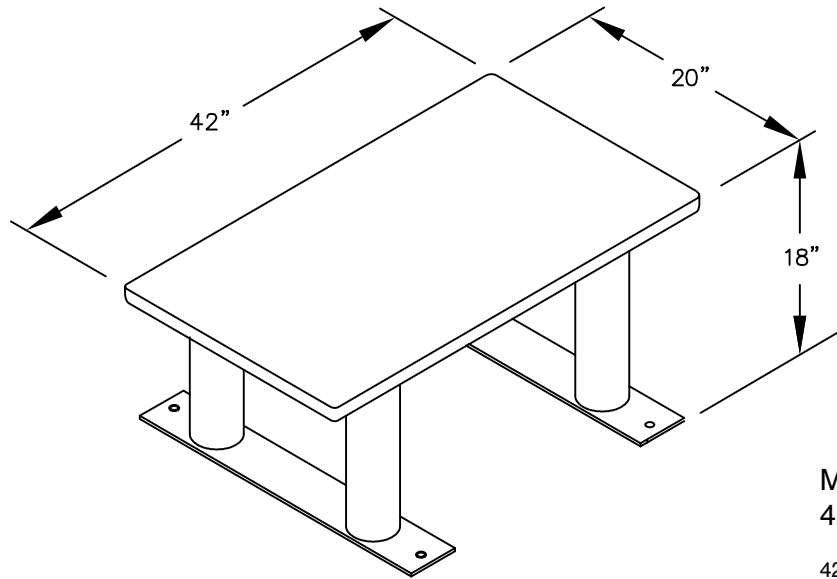

PEDESTAL
BOLT PATTERN

MODEL #77781-ADA
42" WIDE WOOD ADA LOCKER BENCH

42" W x 18" H x 20" D

MODEL #77781-ADA

42" WIDE WOOD ADA
LOCKER BENCH

AVAILABLE FINISHES:
LIGHT OR DARK

DRAWN: 3/2020

Established in 1936, Salsbury Industries is the industry leader in manufacturing and distributing quality lockers.