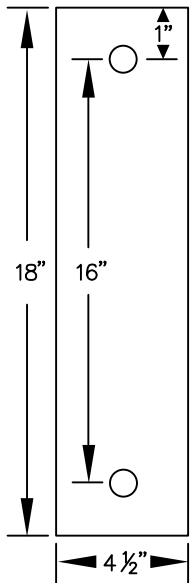

PEDESTAL  
BOLT PATTERN

MODEL #77781-ADAB  
42" WIDE WOOD ADA LOCKER  
BENCH WITH BACK SUPPORT

42" W x 39" H x 23" D

MODEL #77781-ADAB

42" WIDE WOOD ADA LOCKER BENCH  
WITH BACK SUPPORT

AVAILABLE FINISHES:  
LIGHT OR DARK