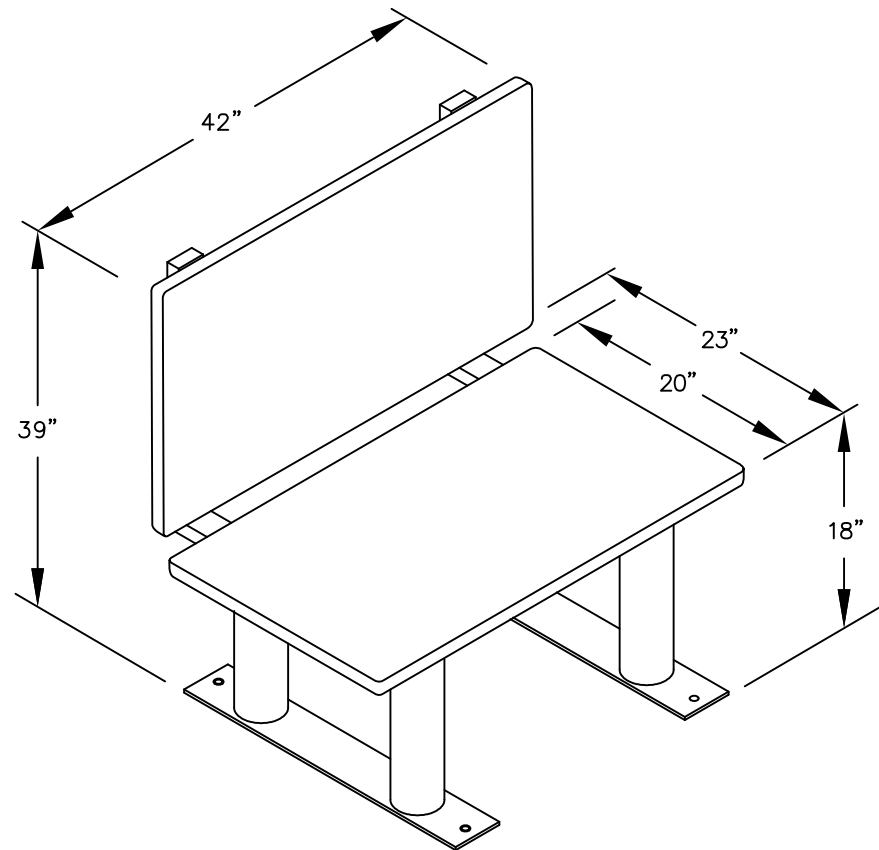

PEDESTAL  
BOLT PATTERN

MODEL #77781-ADAB  
42" WIDE WOOD ADA LOCKER  
BENCH WITH BACK SUPPORT

42" W x 39" H x 23" D

MODEL #77781-ADAB

42" WIDE WOOD ADA LOCKER BENCH  
WITH BACK SUPPORT

AVAILABLE FINISHES:  
LIGHT OR DARK